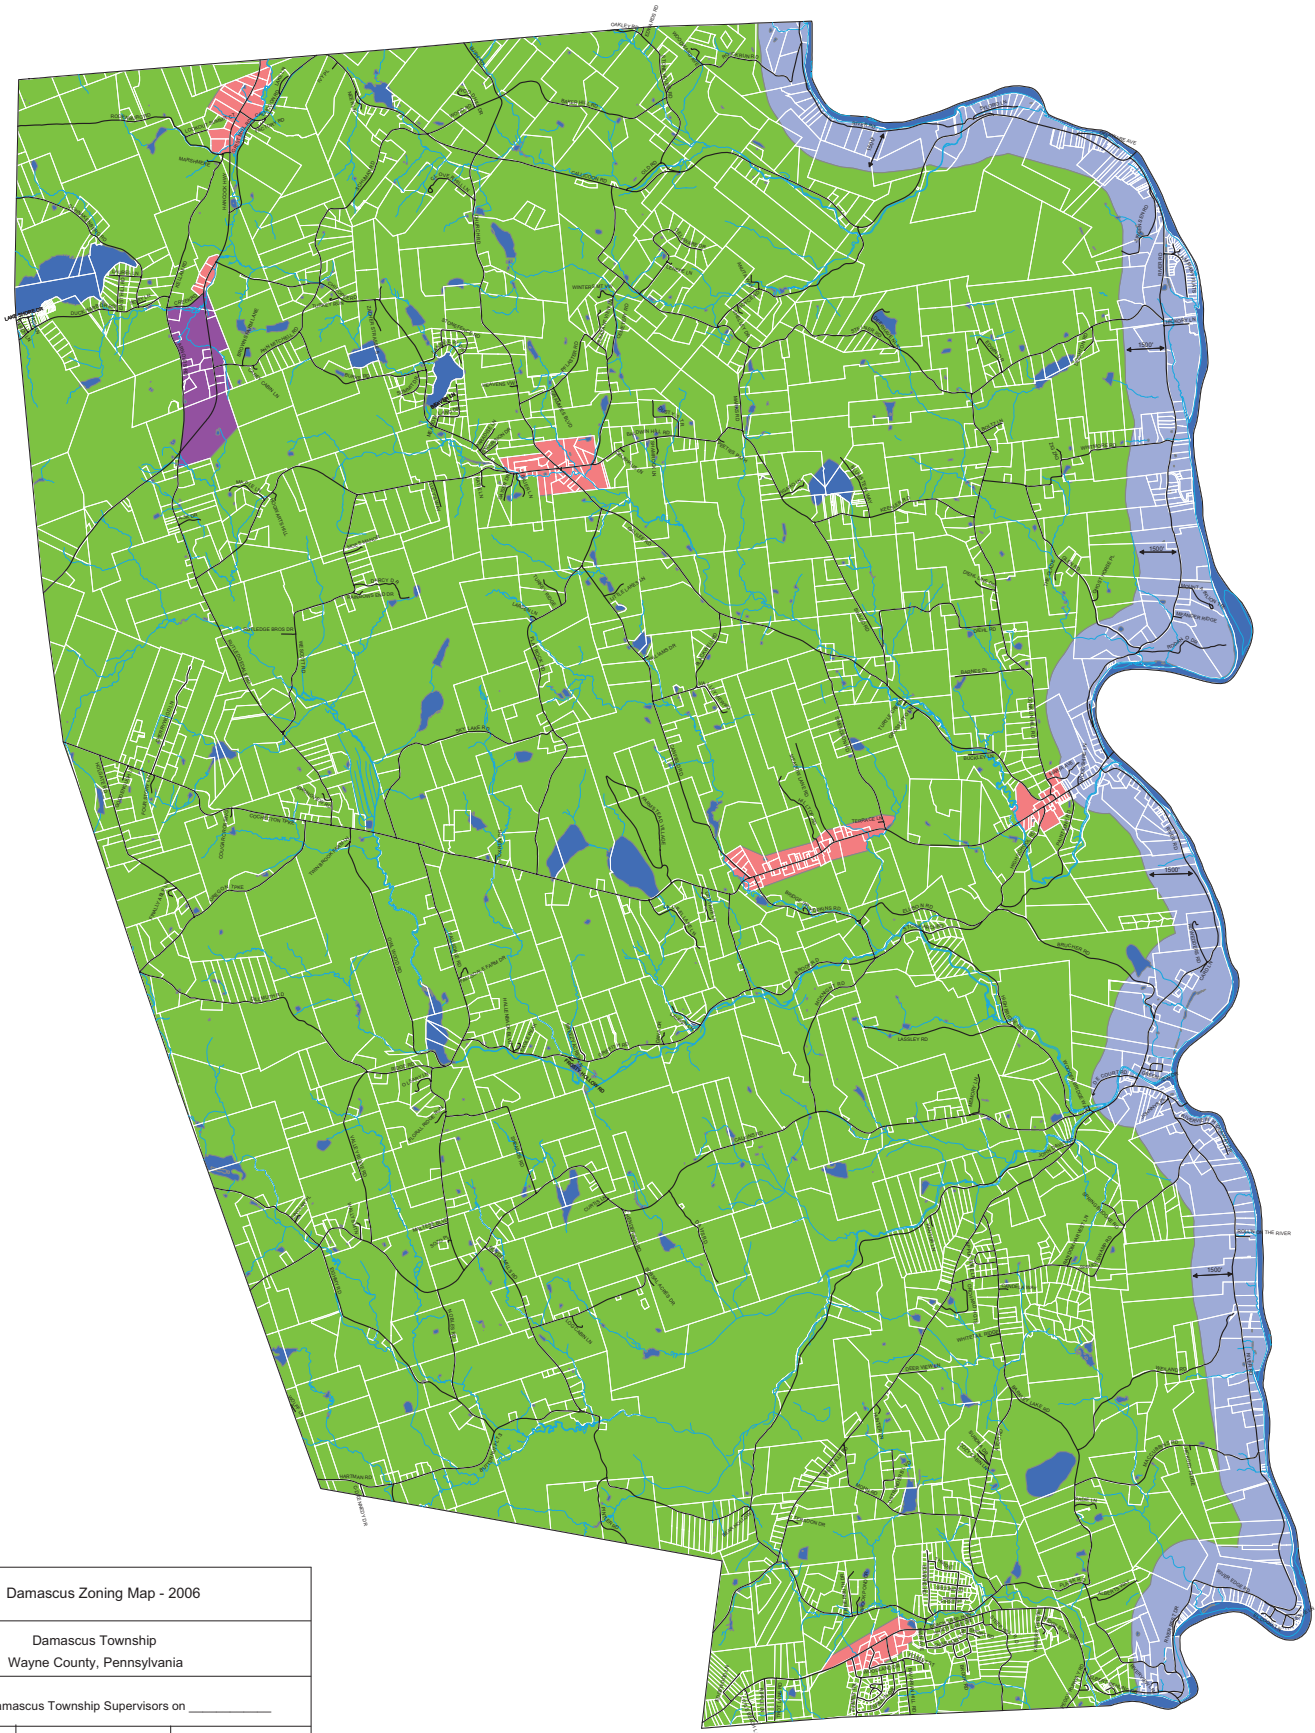

Damascus Township Zoning Map

Damascus Zoning Map - 2006		
Damascus Township Wayne County, Pennsylvania		
Adopted by Damascus Township Supervisors on _____		
Supervisors Signature	Supervisors Signature	Supervisors Signature
Supervisors Signature	Supervisors Signature	Supervisors Signature
Attest:		
Zoning map information compiled from Damascus Township Zoning Map Adopted August 4th 1997		
Parcel line data obtained from Wayne County Assessment Office "River District is 1,500' off River Road throughout the township."		
Prepared by Wayne County Department of Planning		

Legend

Roads	Industrial	River District
Water Courses	Neighborhood Development	Rural Residential
Parcels	Water Bodies	

0 0.3 0.6 1.2 1.8 2.4 Miles