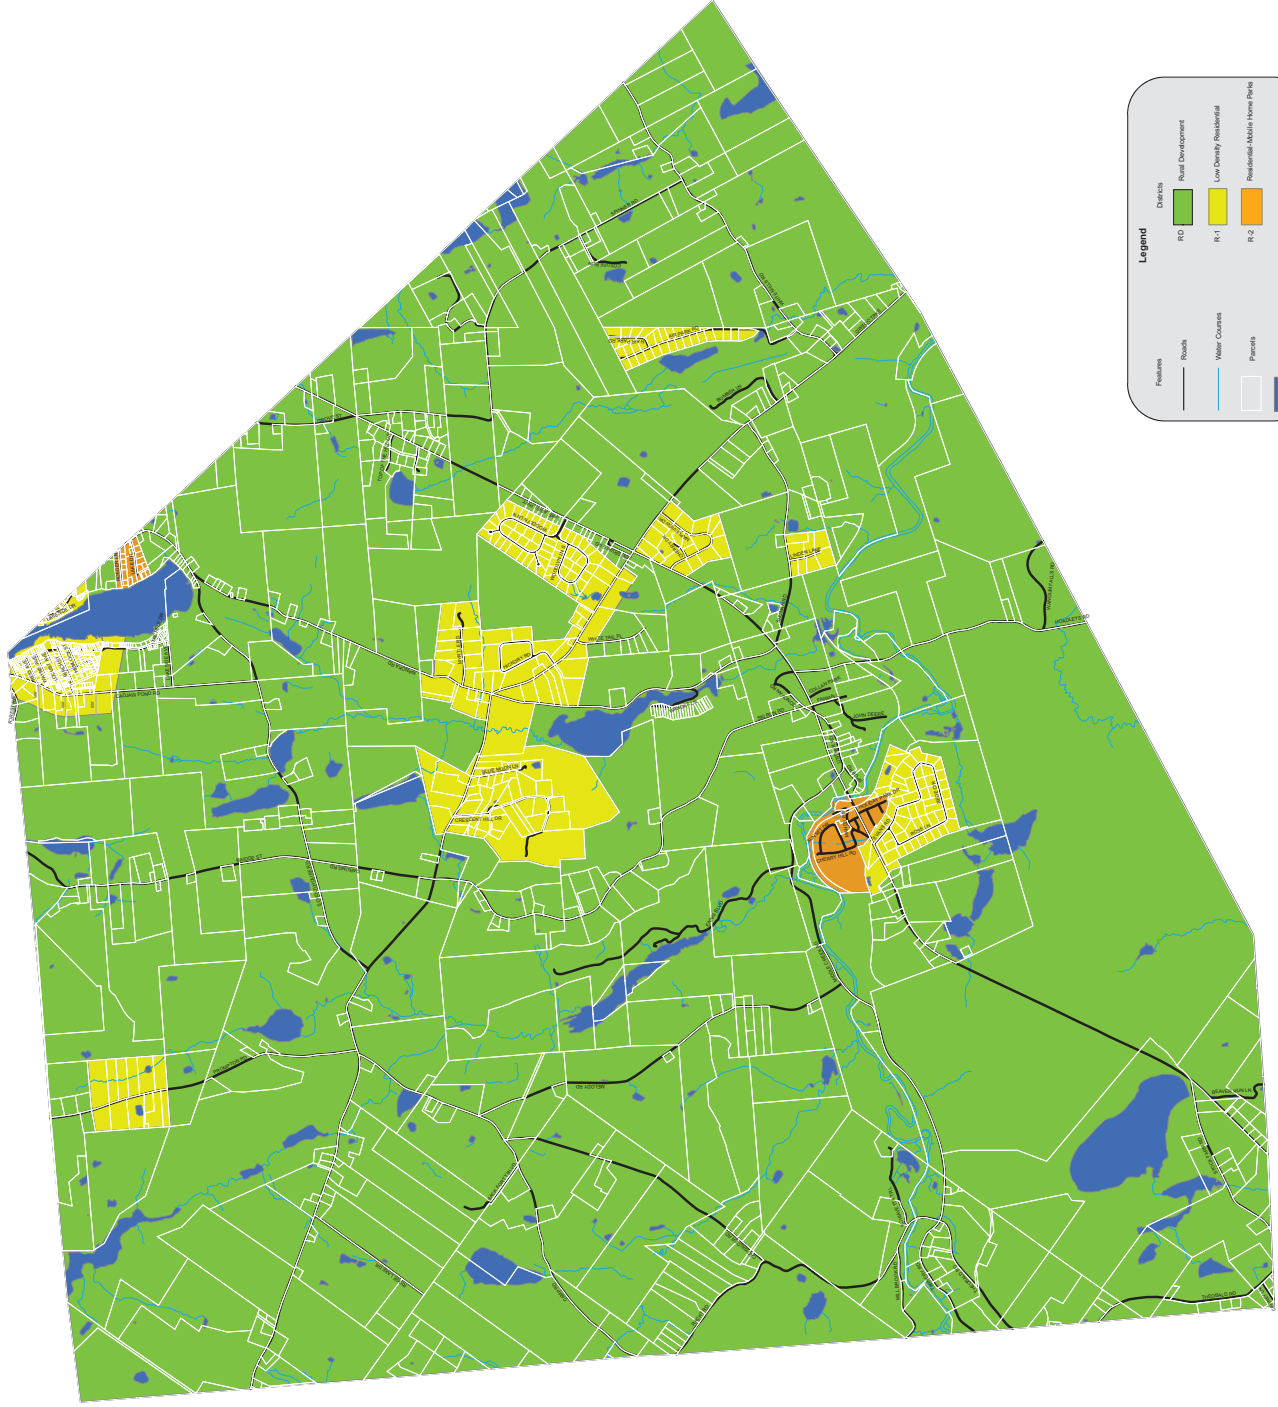

Cherry Ridge Township Zoning Map

Legend

Features	Districts
Roads	Rural Development (RD)
Water Courses	Low Density Residential (R-1)
Parcels	Residential-Medium Density (R-2)
Water Bodies	

Cherry Ridge Township Zoning Map - 2007	
Cherry Ridge Township Wayne County, Pennsylvania	
Adopted by Cherry Ridge Township Supervisors on _____	
APPROVED:	_____
Zoning map information compiled from the Cherry Ridge Township Zoning Ordinance adopted April 15, 1993	
Part of the data obtained from Wayne County Assessor's Office	
Prepared by Wayne County Department of Planning